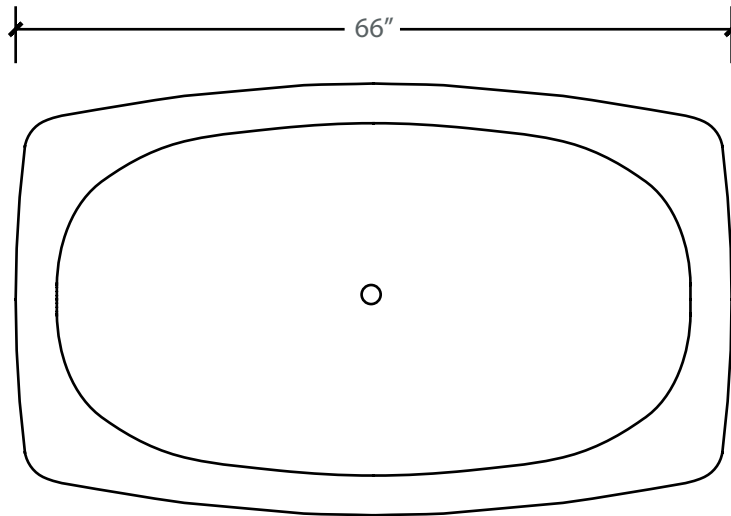

ZEN

TUB

The Facts:

- 66"x40" outside rim
- 59"x33" inside rim
- 19" outside depth
- 16" inside depth
- Drain hole 1 7/8"
- 1200 lb. dry weight

MODEL: ZEN-1

TUB DIMENSIONS

Dimensions are nominal within a tolerance of 1/8" +/-

PLAN VIEW

Drain system supplied by DEX, see spec ZD-1.

END VIEW

SIDE VIEW

DEX