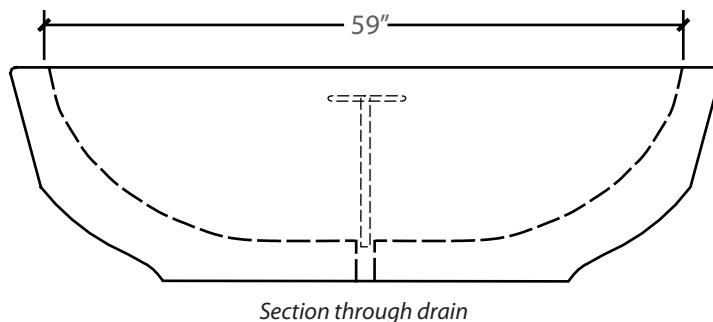

ZEN

TUB

The Facts:

- 66"x40" outside rim
- 59"x33" inside rim
- 19" outside depth
- 16" inside depth
- Drain hole 1 7/8"
- 1200 lb. dry weight

MODEL: ZEN-1

TUB DIMENSIONS

Dimensions are nominal within a tolerance of 1/8" +/-

PLAN VIEW

Drain system supplied by DEX, see spec ZD-1.

END VIEW

SIDE VIEW

DEX