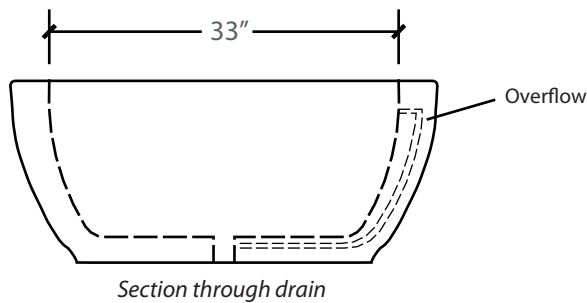

ZEN

TUB

The Facts:

- 66"x40" outside rim
- 59"x33" inside rim
- 19" outside depth
- 16" inside depth
- Drain hole 1 7/8"
- 1200 lb. dry weight

MODEL: ZEN-1

TUB DIMENSIONS

Dimensions are nominal within a tolerance of 1/8" +/-

PLAN VIEW

Drain system supplied by DEX, see spec ZD-1.

END VIEW

SIDE VIEW

DEX