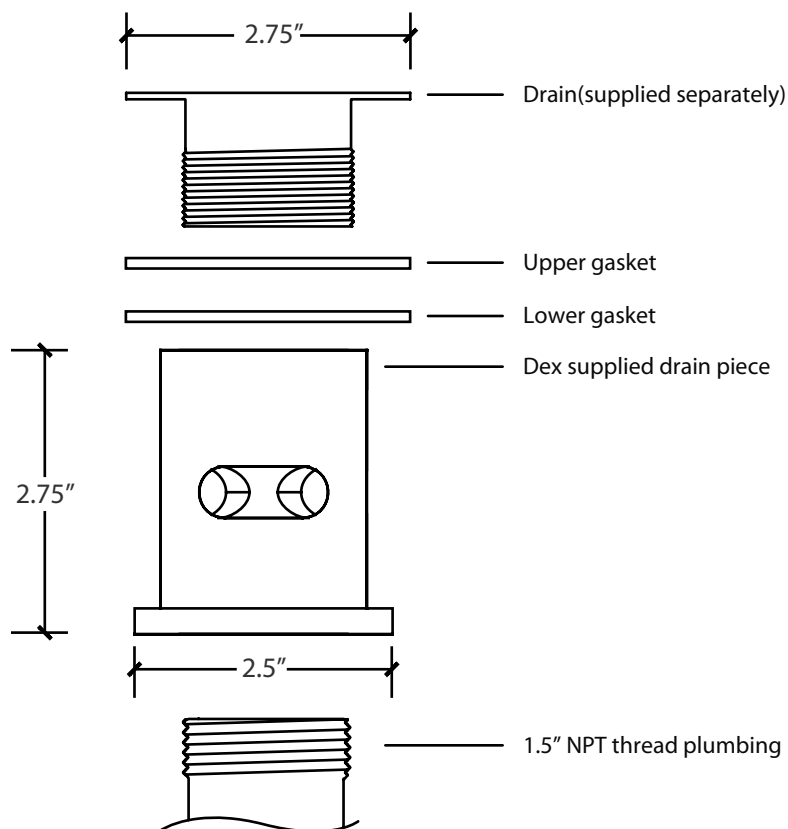

### The Facts:

- 66"x40" outside rim
- 59"x33" inside rim
- 19" outside depth
- 16" inside depth
- Drain hole 1 7/8"
- 1200 lb. dry weight

### TUB DIMENSIONS

Dimensions are nominal within a tolerance of 1/8" +/-

## DRAIN DIMENSIONS

Dimensions are nominal within a tolerance of 1/8" +/-

SIDE VIEW

Installed section view showing overflow

SIDE VIEW

Exploded view