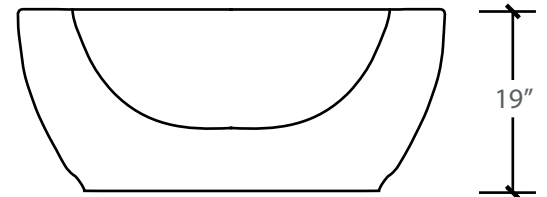

ZEN

TUB

The Facts:

- 66"x40" outside rim
- 59"x33" inside rim
- 19" outside depth
- 16" inside depth
- Drain hole 1 7/8"
- 1200 lb. dry weight

MODEL: ZEN-1

TUB DIMENSIONS

Dimensions are nominal within a tolerance of 1/8" +/-

PLAN VIEW

Drain system supplied by DEX, see spec ZD-1.

END VIEW

SIDE VIEW

DEX