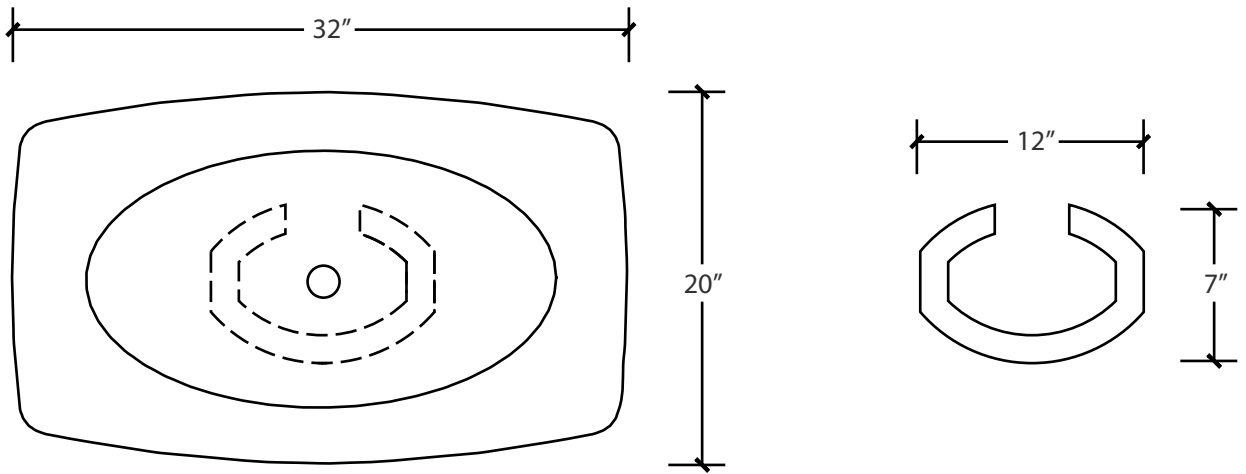

ZEN

PEDESTAL SINK

- The Facts:**
- 32"x20" outside rim
 - 24"x14" inside rim
 - 7" outside depth
 - 5" inside depth
 - Drain hole 1 5/8"
 - Overall height 34"
 - 12"x7"x27" pedestal

MODEL: ZSNK-1

SINK DIMENSIONS

Dimensions are nominal within a tolerance of 1/8" +/-

PLAN VIEW

END VIEW

FRONT VIEW

clodagh  ZEN
for

DEX