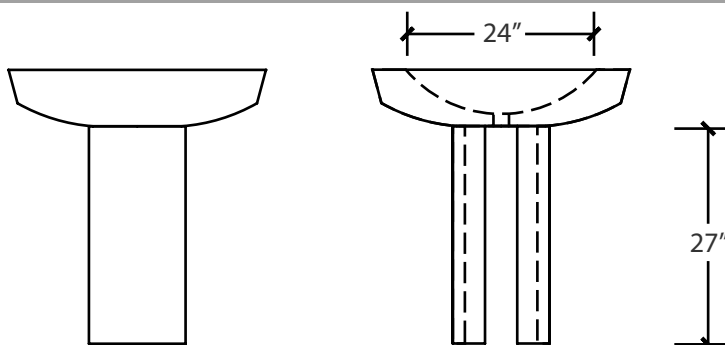

ZEN

PEDESTAL SINK

- The Facts:**
- 32"x20" outside rim
 - 24"x14" inside rim
 - 7" outside depth
 - 5" inside depth
 - Drain hole 1 5/8"
 - Overall height 34"
 - 12"x7"x27" pedestal

MODEL: ZSNK-1

SINK DIMENSIONS

Dimensions are nominal within a tolerance of 1/8" +/-

PLAN VIEW

END VIEW

FRONT VIEW

clodagh  ZEN
for

DEX