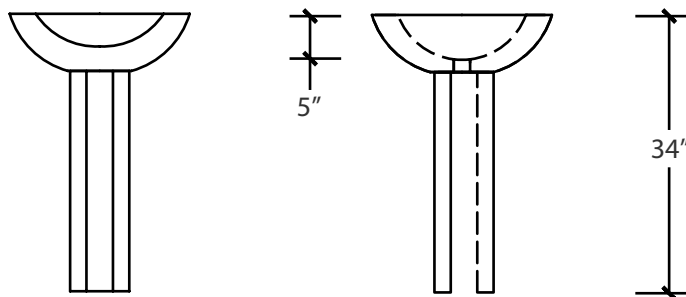

ZEN

PEDESTAL SINK

- The Facts:**
- 32"x20" outside rim
 - 24"x14" inside rim
 - 7" outside depth
 - 5" inside depth
 - Drain hole 1 5/8"
 - Overall height 34"
 - 12"x7"x27" pedestal

MODEL: ZSNK-1

SINK DIMENSIONS

Dimensions are nominal within a tolerance of 1/8" +/-

PLAN VIEW

END VIEW

FRONT VIEW

clodagh  ZEN
for

DEX