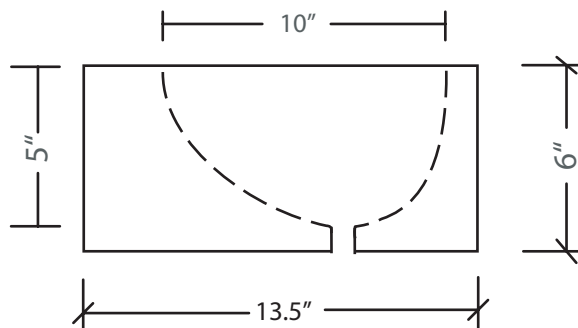

### The Facts:

- 19"x13" outside dim.
- 10"x16" inside dim.
- 5" depth
- 6" height

DEX recommends the MT-750 no overflow drain.

MODEL: V-MO1

### VESSEL DIMENSIONS

Dimensions are nominal within a tolerance of 1

PLAN  
VIEW

BACK  
VIEW

SIDE  
VIEW