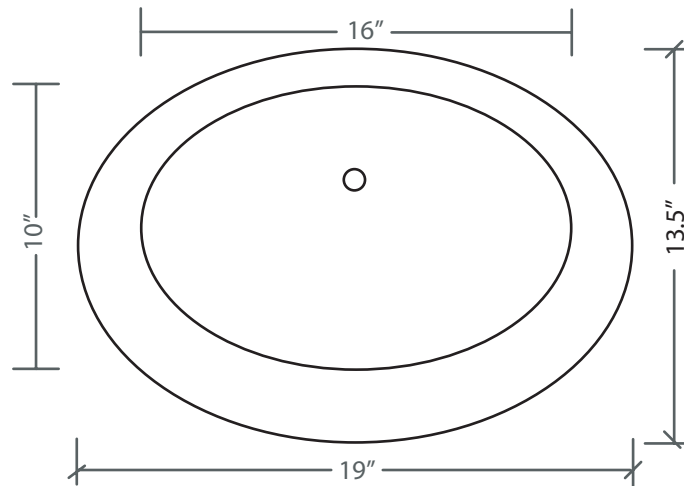

### The Facts:

- 19"x13" outside dim.
- 10"x16" inside dim.
- 5" depth
- 6" height

DEX recommends the MT-750 no overflow drain.

MODEL: V-MO1

### VESSEL DIMENSIONS

Dimensions are nominal within a tolerance of 1

PLAN  
VIEW

BACK  
VIEW

SIDE  
VIEW