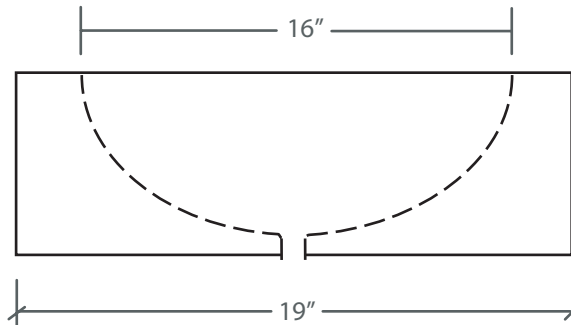

### The Facts:

- 19"x13" outside dim.
- 10"x16" inside dim.
- 5" depth
- 6" height

DEX recommends the MT-750 no overflow drain.

MODEL: V-MO1

### VESSEL DIMENSIONS

Dimensions are nominal within a tolerance of 1

PLAN  
VIEW

BACK  
VIEW

SIDE  
VIEW