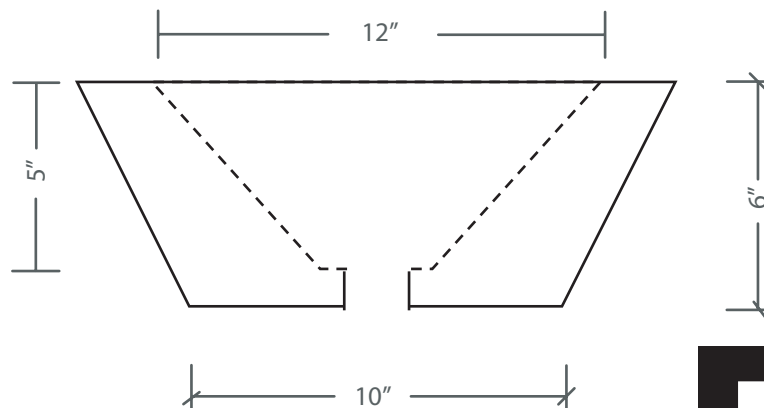

VALLIS

Vessel

- The Facts:**
- 16"x16" outside dim.
 - 12"x12" inside dim.
 - 5" depth
 - 6" height

DEX recommends the
MT-750 no overflow drain.

MODEL: V-TR1

VESSEL DIMENSIONS

Dimensions are nominal within a tolerance of 1/8" +/-

**PLAN
VIEW**

**SIDE
VIEW**

DEX

www.dexstudios.com