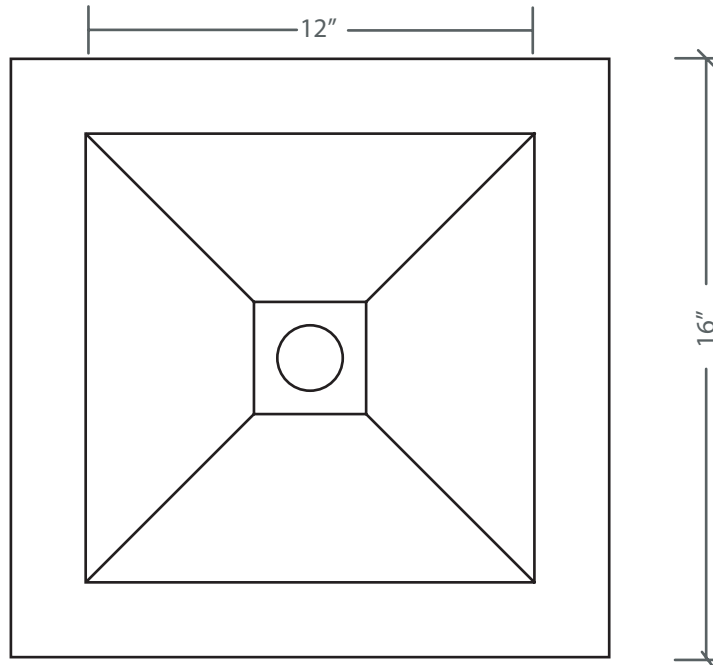

VALLIS

Vessel

- The Facts:**
- 16"x16" outside dim.
 - 12"x12" inside dim.
 - 5" depth
 - 6" height

DEX recommends the
MT-750 no overflow drain.

MODEL: V-TR1

VESSEL DIMENSIONS

Dimensions are nominal within a tolerance of 1/8" +/-

**PLAN
VIEW**

**SIDE
VIEW**

DEX

www.dexstudios.com