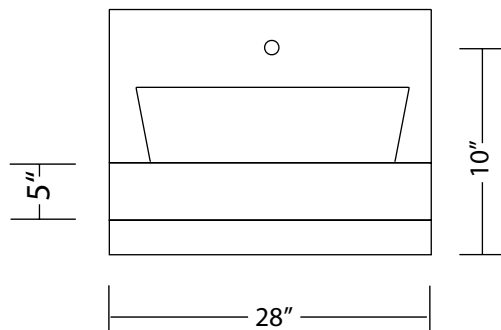

TOMO

Vanity

- The Facts:**
- 28"x20" outside dim.
 - 5" Apron height
 - 14"x2.5" splash dim.
 - Custom splash height
 - Limo vessel sink

DEX recommends the
MT-750 no overflow drain.

MODEL: F-TOM

VANITY DIMENSIONS

Dimensions are nominal within a tolerance of 1/8" +/-

PLAN VIEW

BACK VIEW

SIDE VIEW

DEX

www.dexstudios.com