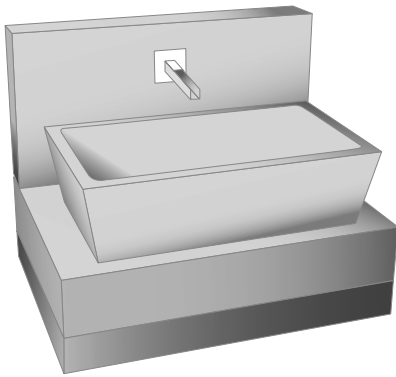

TOMO

Vanity

- The Facts:**
- 28"x20" outside dim.
 - 5" Apron height
 - 14"x2.5" splash dim.
 - Custom splash height
 - Limo vessel sink

DEX recommends the
MT-750 no overflow drain.

MODEL: F-TOM

VANITY DIMENSIONS

Dimensions are nominal within a tolerance of 1/8" +/-

PLAN VIEW

BACK VIEW

SIDE VIEW

DEX

www.dexstudios.com