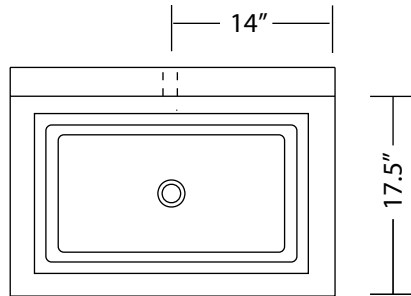

TOMO

Vanity

- The Facts:**
- 28"x20" outside dim.
 - 5" Apron height
 - 14"x2.5" splash dim.
 - Custom splash height
 - Limo vessel sink

DEX recommends the
MT-750 no overflow drain.

MODEL: F-TOM

VANITY DIMENSIONS

Dimensions are nominal within a tolerance of 1/8" +/-

PLAN VIEW

BACK VIEW

SIDE VIEW

DEX

www.dexstudios.com