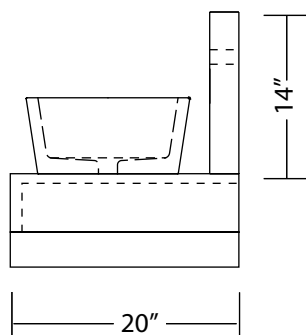

TOMO

Vanity

- The Facts:**
- 28"x20" outside dim.
 - 5" Apron height
 - 14"x2.5" splash dim.
 - Custom splash height
 - Limo vessel sink

DEX recommends the
MT-750 no overflow drain.

MODEL: F-TOM

VANITY DIMENSIONS

Dimensions are nominal within a tolerance of 1/8" +/-

PLAN VIEW

BACK VIEW

SIDE VIEW

DEX

www.dexstudios.com