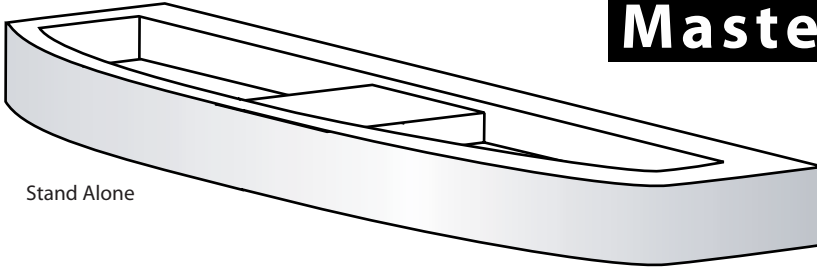

STEALTH

Master Bath Vanity

Stand Alone

Extremely stylish, this vanity truly makes a statement. Converging curves and sinuous lines create the look. The large basin and center island (for soap, razor, etc) add function.

DESIGN OPTIONS

	Vessel (above counter)
	Undermount (below counter)
X	Stand Alone / Floating
	Integral - Standard Cabinet Install

BASIN SIZE OPTIONS

Dimensions are nominal within a tolerance of 1/8" +/-

Model	Length	Width	Depth	Drain	Counter Length	Counter Width	*Cutout Length	*Cutout Width
3D-1	60"	15"	5.5"	1.75"	64" Min	22"	n/a	n/a

*applicable to integral applications where sink falls below cabinet opening