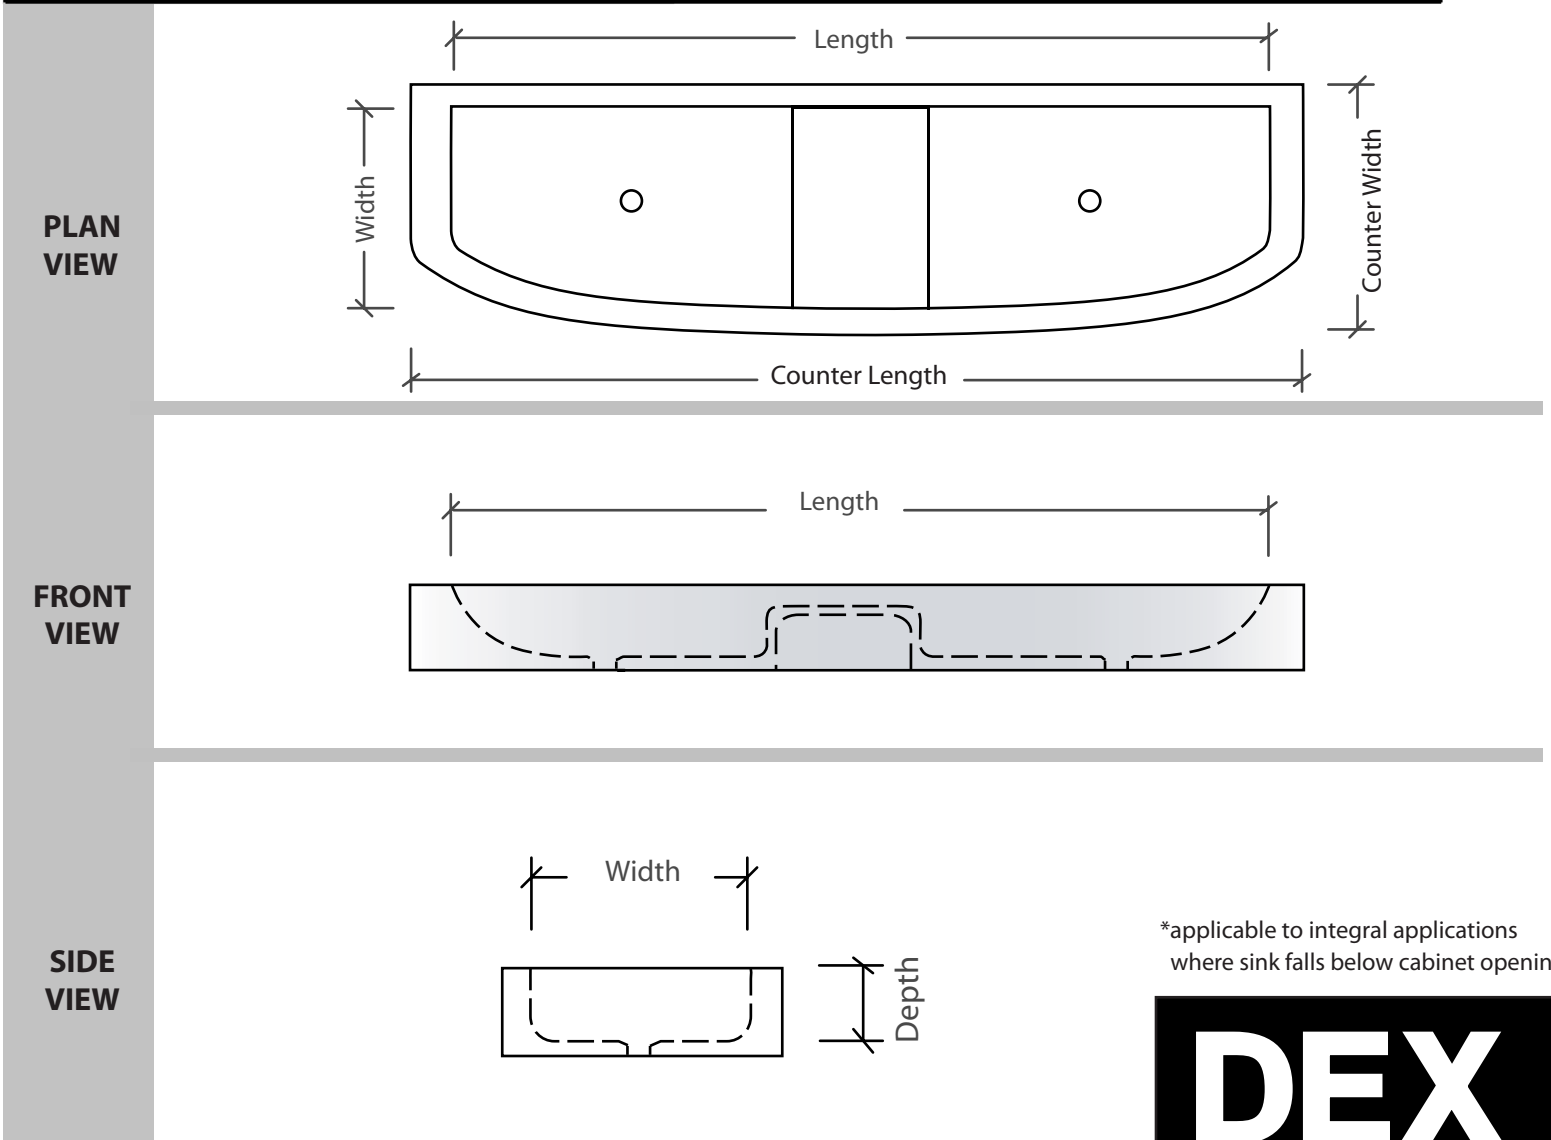

STEALTH

Master Bath Vanity

Stand Alone

Extremely stylish, this vanity truly makes a statement. Converging curves and sinuous lines create the look. The large basin and center island (for soap, razor, etc) add function.

DESIGN OPTIONS

	Vessel (above counter)
	Undermount (below counter)
X	Stand Alone / Floating
	Integral - Standard Cabinet Install

BASIN SIZE OPTIONS

Dimensions are nominal within a tolerance of 1/8" +/-

Model	Length	Width	Depth	Drain	Counter Length	Counter Width	*Cutout Length	*Cutout Width
3D-1	60"	15"	5.5"	1.75"	64" Min	22"	n/a	n/a

*applicable to integral applications where sink falls below cabinet opening