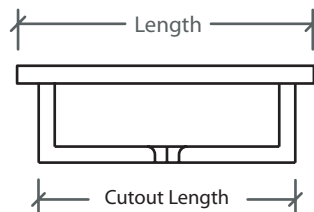

SQUARE

BACK DRAIN

Bath Basin

The most basic of shapes and minimal looks. The square basin is extremely versatile and easy to incorporate into most any design.

DESIGN OPTIONS

X	Vessel (above counter)
X	Undermount (below counter)
X	Stand Alone / Floating
X	Integral - Standard Cabinet Install

BASIN SIZE OPTIONS

Dimensions are nominal within a tolerance of 1/8" +/-

Model	Length	Width	Depth	Drain	Counter Length	Counter Width	*Cutout Length	*Cutout Width
SQBD-16	16"	16"	4"	1.75" Dia	22" Min	24" Min	19" Min	19" Min
SQBD-14	14"	14"	5"	1.75" Dia	20" Min	22" Min	17" Min	17" Min

PLAN VIEW

BACK VIEW

SIDE VIEW

Sink
Front

*applicable to integral applications where sink falls below cabinet opening

DEX

www.dexstudios.com