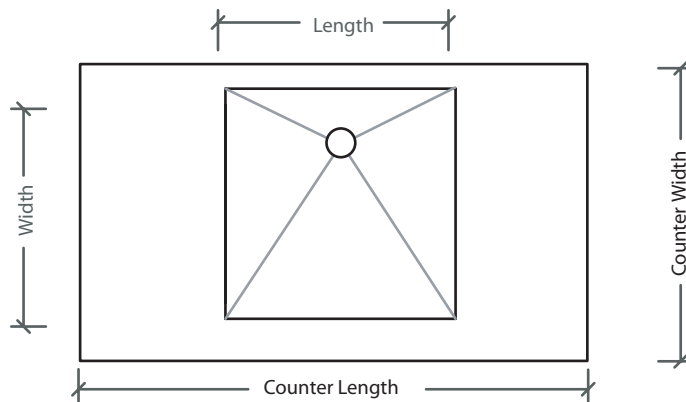

SQUARE

BACK DRAIN

Bath Basin

The most basic of shapes and minimal looks. The square basin is extremely versatile and easy to incorporate into most any design.

DESIGN OPTIONS

X	Vessel (above counter)
X	Undermount (below counter)
X	Stand Alone / Floating
X	Integral - Standard Cabinet Install

BASIN SIZE OPTIONS

Dimensions are nominal within a tolerance of 1/8" +/-

Model	Length	Width	Depth	Drain	Counter Length	Counter Width	*Cutout Length	*Cutout Width
SQBD-16	16"	16"	4"	1.75" Dia	22" Min	24" Min	19" Min	19" Min
SQBD-14	14"	14"	5"	1.75" Dia	20" Min	22" Min	17" Min	17" Min

PLAN VIEW

BACK VIEW

SIDE VIEW

Sink
Front

*applicable to integral applications where sink falls below cabinet opening

DEX

www.dexstudios.com