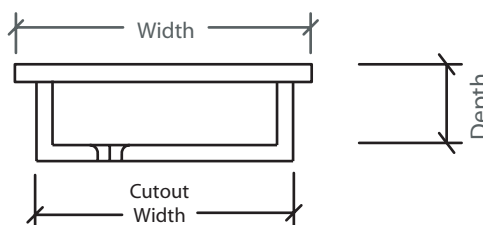

SQUARE

BACK DRAIN

Bath Basin

The most basic of shapes and minimal looks. The square basin is extremely versatile and easy to incorporate into most any design.

DESIGN OPTIONS

X	Vessel (above counter)
X	Undermount (below counter)
X	Stand Alone / Floating
X	Integral - Standard Cabinet Install

BASIN SIZE OPTIONS

Dimensions are nominal within a tolerance of 1/8" +/-

Model	Length	Width	Depth	Drain	Counter Length	Counter Width	*Cutout Length	*Cutout Width
SQBD-16	16"	16"	4"	1.75" Dia	22" Min	24" Min	19" Min	19" Min
SQBD-14	14"	14"	5"	1.75" Dia	20" Min	22" Min	17" Min	17" Min

PLAN VIEW

BACK VIEW

SIDE VIEW

Sink
Front

*applicable to integral applications where sink falls below cabinet opening

DEX

www.dexstudios.com