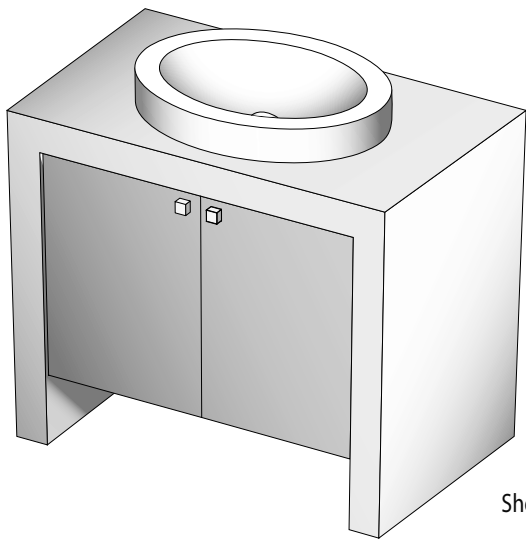

SHINJU

Vanity

Shown with Vega sink

The Facts:

- 36"x 22" outside dim.
- Vega and Arata vessels available
- Cabinet in walnut
- 33" work height

MODEL: SHN-1

BASE DIMENSIONS

Dimensions are nominal within a tolerance of 1/8" +/-