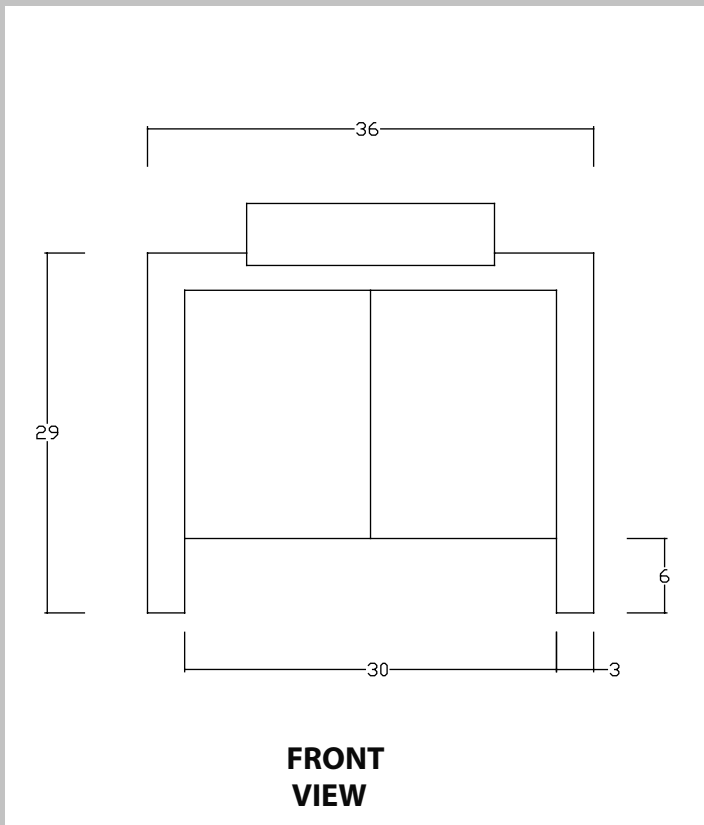

SHINJU

Vanity

Shown with Vega sink

The Facts:

- 36"x 22" outside dim.
- Vega and Arata vessels available
- Cabinet in walnut
- 33" work height

MODEL: SHN-1

BASE DIMENSIONS

Dimensions are nominal within a tolerance of 1/8" +/-

PLAN VIEW