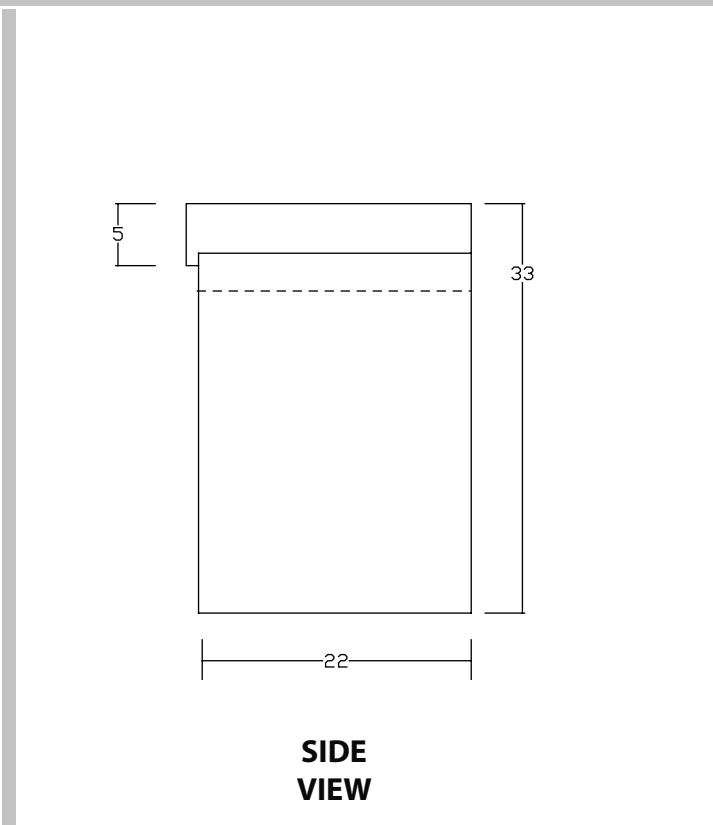

SHINJU

Vanity

Shown with Vega sink

The Facts:

- 36"x 22" outside dim.
- Vega and Arata vessels available
- Cabinet in walnut
- 33" work height

MODEL: SHN-1

BASE DIMENSIONS

Dimensions are nominal within a tolerance of 1/8" +/-

PLAN VIEW