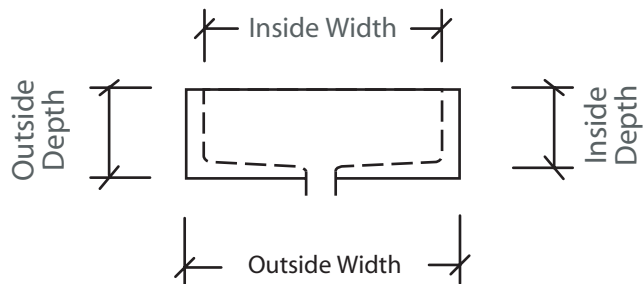

SERIES R CENTER DRAIN Bath Basin

Integral

Clean, minimal and simple.

DESIGN OPTIONS

X	Vessel (above counter)
X	Undermount (below counter)
X	Integral - Standard Cabinet Install
X	Integral - Apron Front Install

BASIN SIZE OPTIONS

Inside Dimensions

Outside Dimensions

Model	Length	Width	Depth	Drain	Length	Width	Depth	Undermount Length
REC-1	22"	14"	4"	1.75"	30"	20"	9.25"	32"
REC-2	29"	15"	4"	1.75"	30.75"	18.75"	8.25"	32.75"
REC-3	36"	12"	3"	1.75"	39"	15"	4.5"	41"

PLAN
VIEW

Dimensions are nominal within a tolerance of 1/8" +/-

FRONT
VIEW

SIDE
VIEW

DEX