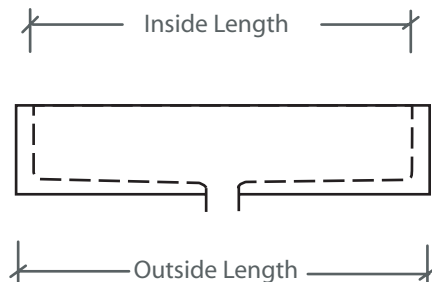

SERIES R CENTER DRAIN Bath Basin

Integral

Clean, minimal and simple.

DESIGN OPTIONS

X	Vessel (above counter)
X	Undermount (below counter)
X	Integral - Standard Cabinet Install
X	Integral - Apron Front Install

BASIN SIZE OPTIONS

Inside Dimensions

Outside Dimensions

Model	Length	Width	Depth	Drain	Length	Width	Depth	Undermount Length
REC-1	22"	14"	4"	1.75"	30"	20"	9.25"	32"
REC-2	29"	15"	4"	1.75"	30.75"	18.75"	8.25"	32.75"
REC-3	36"	12"	3"	1.75"	39"	15"	4.5"	41"

PLAN
VIEW

Dimensions are nominal within a tolerance of 1/8" +/-

FRONT
VIEW

SIDE
VIEW

DEX