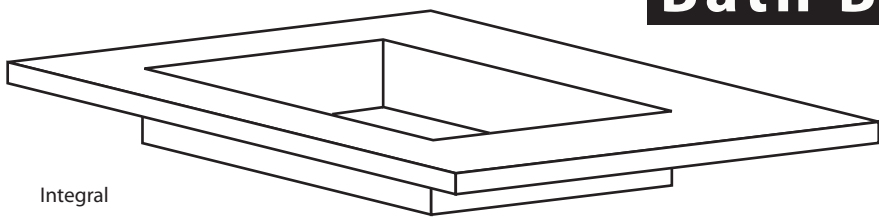

SERIES R CENTER DRAIN Bath Basin

Integral

Clean, minimal and simple.

DESIGN OPTIONS

X	Vessel (above counter)
X	Undermount (below counter)
X	Integral - Standard Cabinet Install
X	Integral - Apron Front Install

BASIN SIZE OPTIONS

Inside Dimensions

Outside Dimensions

Model	Length	Width	Depth	Drain	Length	Width	Depth	Undermount Length
REC-1	22"	14"	4"	1.75"	30"	20"	9.25"	32"
REC-2	29"	15"	4"	1.75"	30.75"	18.75"	8.25"	32.75"
REC-3	36"	12"	3"	1.75"	39"	15"	4.5"	41"

PLAN
VIEW

Dimensions are nominal within a tolerance of 1/8" +/-

FRONT
VIEW

SIDE
VIEW

DEX