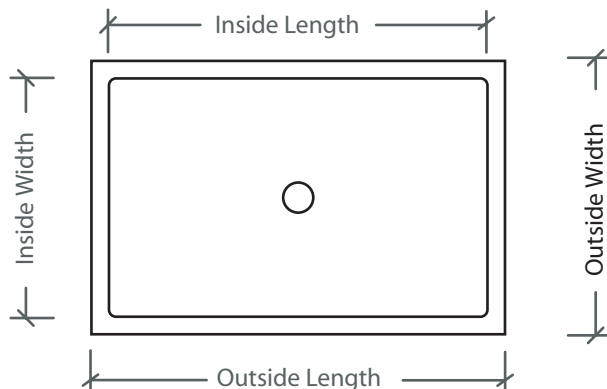

SERIES R CENTER DRAIN Bath Basin

Integral

Clean, minimal and simple.

DESIGN OPTIONS

X	Vessel (above counter)
X	Undermount (below counter)
X	Integral - Standard Cabinet Install
X	Integral - Apron Front Install

BASIN SIZE OPTIONS

Inside Dimensions

Outside Dimensions

Model	Length	Width	Depth	Drain	Length	Width	Depth	Undermount Length
REC-1	22"	14"	4"	1.75"	30"	20"	9.25"	32"
REC-2	29"	15"	4"	1.75"	30.75"	18.75"	8.25"	32.75"
REC-3	36"	12"	3"	1.75"	39"	15"	4.5"	41"

PLAN
VIEW

Dimensions are nominal within a tolerance of 1/8" +/-

FRONT
VIEW

SIDE
VIEW

DEX