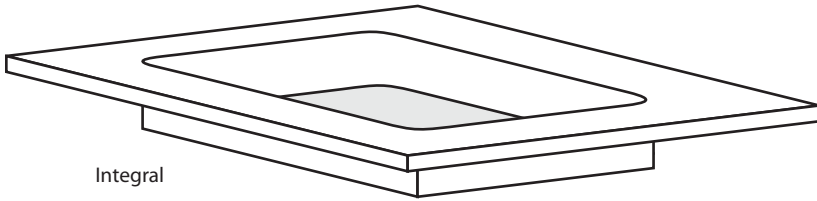

## Bath Basin

Integral

Smooth, modern look. Nice soft shape, corners and angles. Equally stunning as a vessel and stand alone sink.

### DESIGN OPTIONS

X	Vessel (above counter)
X	Undermount (below counter)
X	Stand Alone / Floating
X	Integral - Standard Cabinet Install

### BASIN SIZE OPTIONS

Dimensions are nominal within a tolerance of 1/8" +/-

Model	Length	Width	Depth	Drain	Length	Width	Depth	Undermount Length
RYAN-1	20.5"	12.5"	4.5"	1.75"	25.5" Min	18" Min	23" Min	27.5" Min