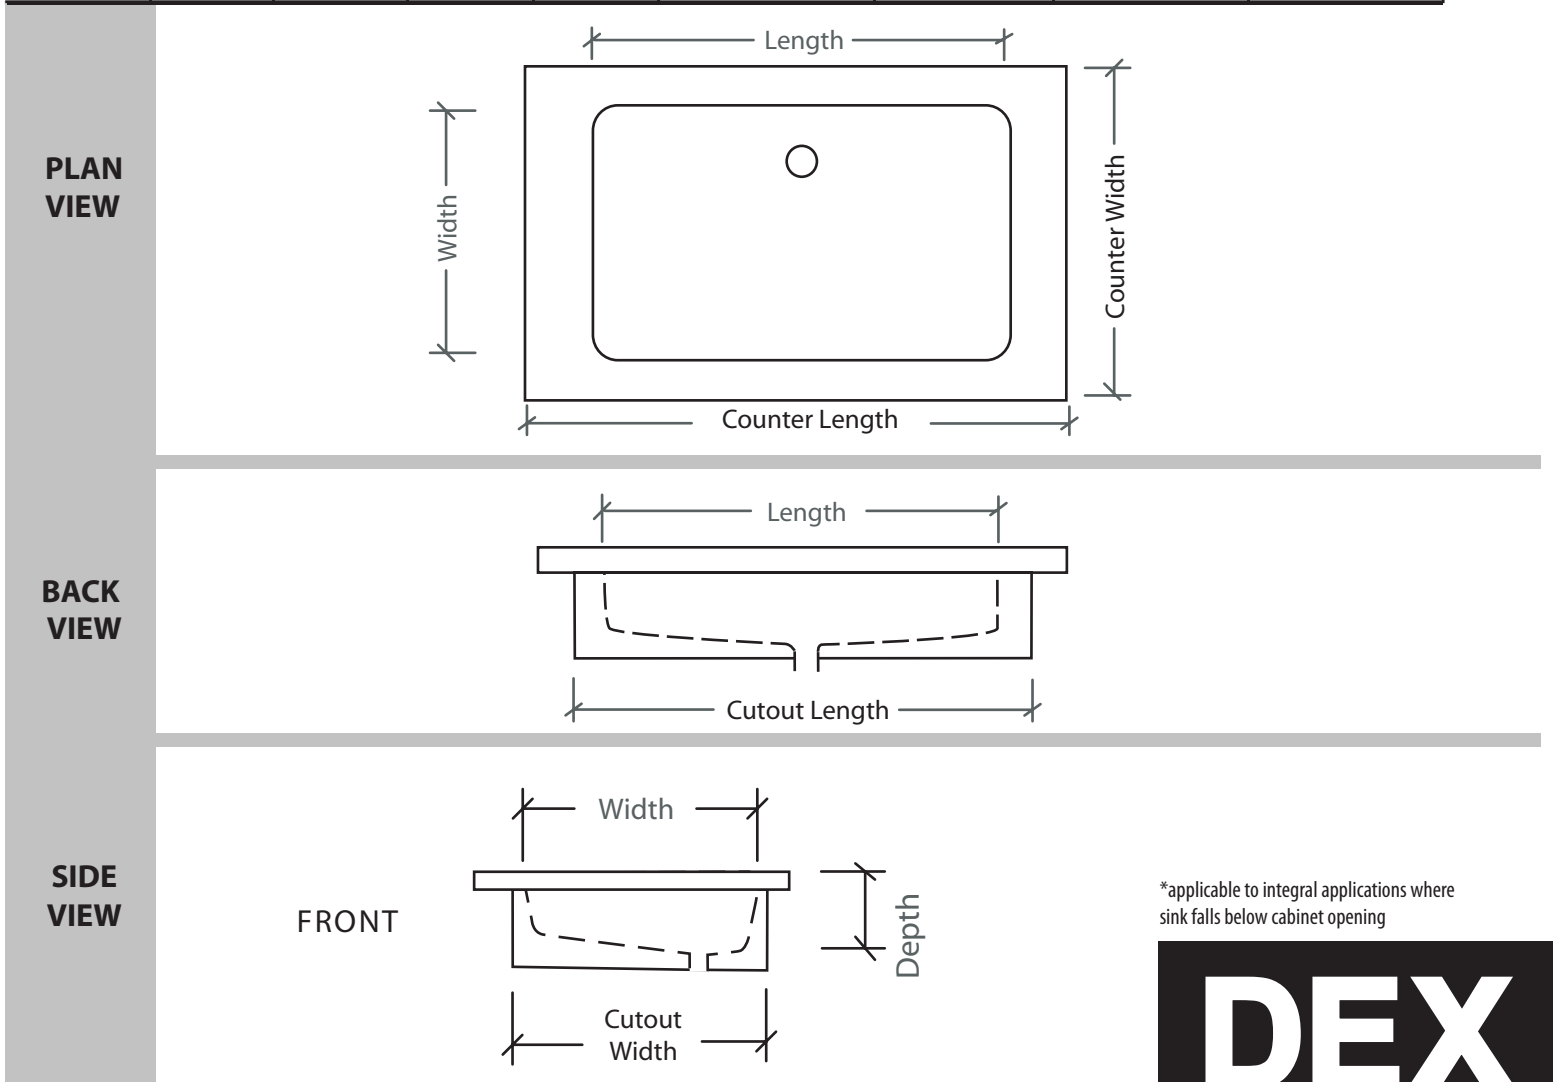

## Bath Basin

Integral

Smooth, modern look. Nice soft shape, corners and angles. Equally stunning as a vessel and stand alone sink.

### DESIGN OPTIONS

X	Vessel (above counter)
X	Undermount (below counter)
X	Stand Alone / Floating
X	Integral - Standard Cabinet Install

### BASIN SIZE OPTIONS

Dimensions are nominal within a tolerance of 1/8" +/-

Model	Length	Width	Depth	Drain	Length	Width	Depth	Undermount Length
RYAN-1	20.5"	12.5"	4.5"	1.75"	25.5" Min	18" Min	23" Min	27.5" Min

\*applicable to integral applications where sink falls below cabinet opening