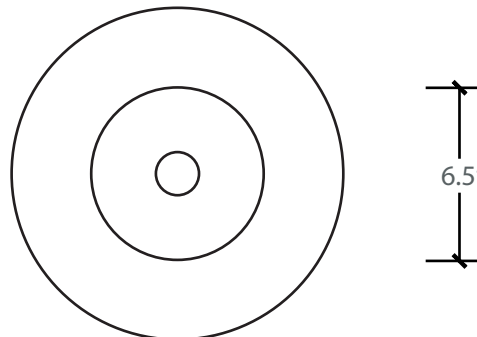

ZEN

DEEP VESSEL SINK

- The Facts:**
- 12.5" outside rim
 - 10.25" inside rim
 - 7.5" outside depth
 - 6" inside depth
 - Drain hole 1 5/8"

DEX recommends the MT-750 no-overflow drain.

MODEL: NARA-1

VESSEL DIMENSIONS

Dimensions are nominal within a tolerance of 1/8" +/-

**PLAN
VIEW**

**SIDE
VIEW**

**BASE
VIEW**

clodagh  ZEN
for

DEX