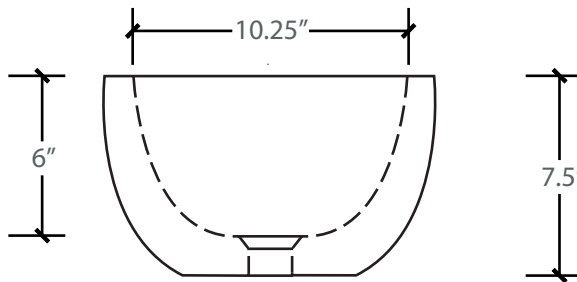

ZEN

DEEP VESSEL SINK

- The Facts:**
- 12.5" outside rim
 - 10.25" inside rim
 - 7.5" outside depth
 - 6" inside depth
 - Drain hole 1 5/8"

DEX recommends the MT-750 no-overflow drain.

MODEL: NARA-1

VESSEL DIMENSIONS

Dimensions are nominal within a tolerance of 1/8" +/-

**PLAN
VIEW**

**SIDE
VIEW**

**BASE
VIEW**

clodagh  ZEN
for

DEX