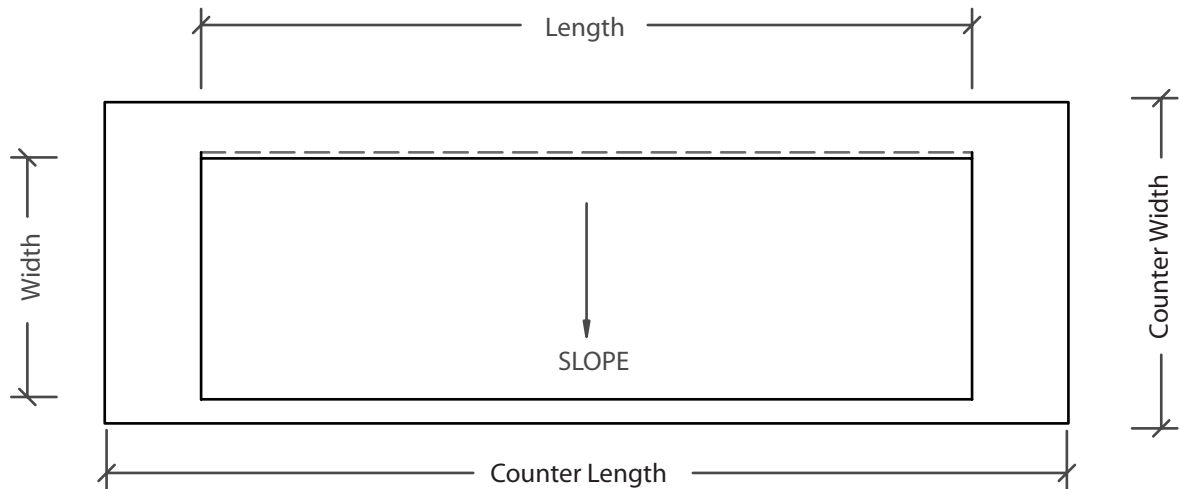

# DEX

Trough Basin

## BASIN SIZE OPTIONS

Dimensions are nominal within a tolerance of 1/8" +/-

Model	Length	Width	Depth	Slope	Counter Length	Counter Width	*Cutout Length	*Cutout Width
FS1-24	24"	15"	3"	Front	30" Min	20" Min	27"	17"
FS1-36	36"	15"	4"	Front	42" Min	20" Min	39"	17"
FS1-48	48"	15"	4"	Front	54" Min	20" Min	51"	17"

\*applicable to integral applications where sink falls below cabinet opening

PLAN VIEW

FRONT VIEW

SIDE VIEW