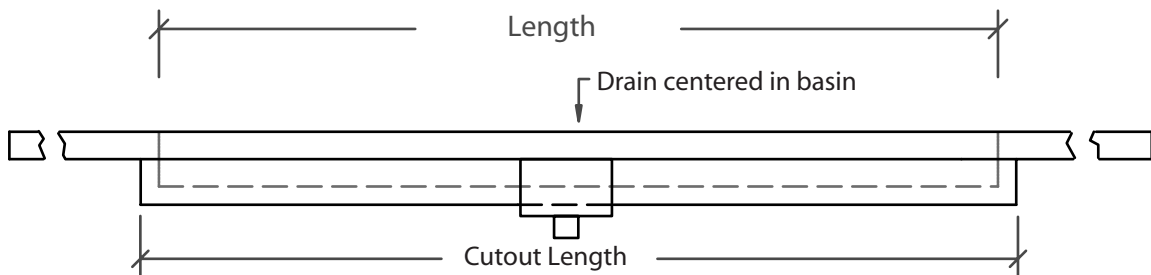

# DEX

Trough Basin

## BASIN SIZE OPTIONS

Dimensions are nominal within a tolerance of 1/8" +/-

Model	Length	Width	Depth	Slope	Counter Length	Counter Width	*Cutout Length	*Cutout Width
FS1-24	24"	15"	3"	Front	30" Min	20" Min	27"	17"
FS1-36	36"	15"	4"	Front	42" Min	20" Min	39"	17"
FS1-48	48"	15"	4"	Front	54" Min	20" Min	51"	17"

\*applicable to integral applications where sink falls below cabinet opening

PLAN VIEW

FRONT VIEW

SIDE VIEW