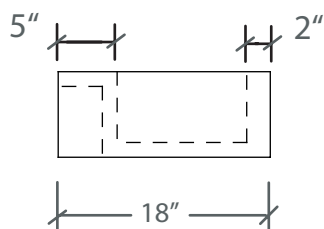

## SINK

- The Facts:**
- 20" x 65.75" vanity dimension
  - 14"x30" inside basin
  - 8" inside depth
  - 9" outside depth

### SINK DIMENSIONS

Dimensions are nominal within a tolerance of 1/8" +/-

## SINK

- The Facts:**
- 18"x77.75"" vanity dimension
  - 11"x28"" inside basin
  - 6" inside depth
  - 7.25" outside depth

**MODEL: DIP-2**

**SINK DIMENSIONS**

Dimensions are nominal within a tolerance of 1/8" +/-

**PLAN  
VIEW**

**FRONT  
VIEW**

**SIDE  
VIEW**

clodagh  ZEN  
for

**DEX**

[www.dexstudios.com](http://www.dexstudios.com)

Phone: 404-753-0600

Fax: 404.756.9208