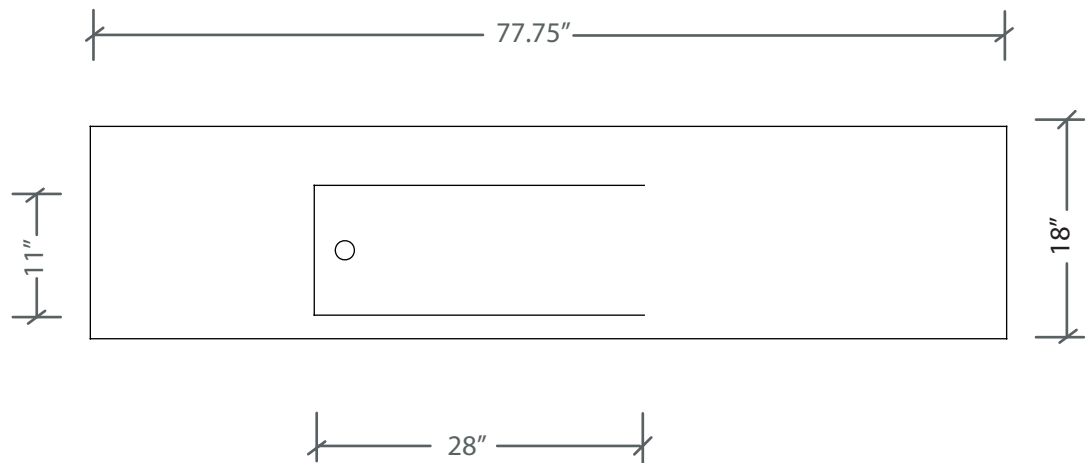

DIP 2

SINK

1. **The Facts:**
2. 18"x77.75"" vanity dimension
   - 11"x28"" inside basin
   - 6" inside depth
   - 7.25" outside depth

MODEL: DIP-2

SINK DIMENSIONS

Dimensions are nominal within a tolerance of 1/8" +/-

**PLAN
VIEW**

**FRONT
VIEW**

**SIDE
VIEW**

clodagh ZEN
for

DEX

www.dexstudios.com

Phone: 404-753-0600

Fax: 404.756.9208