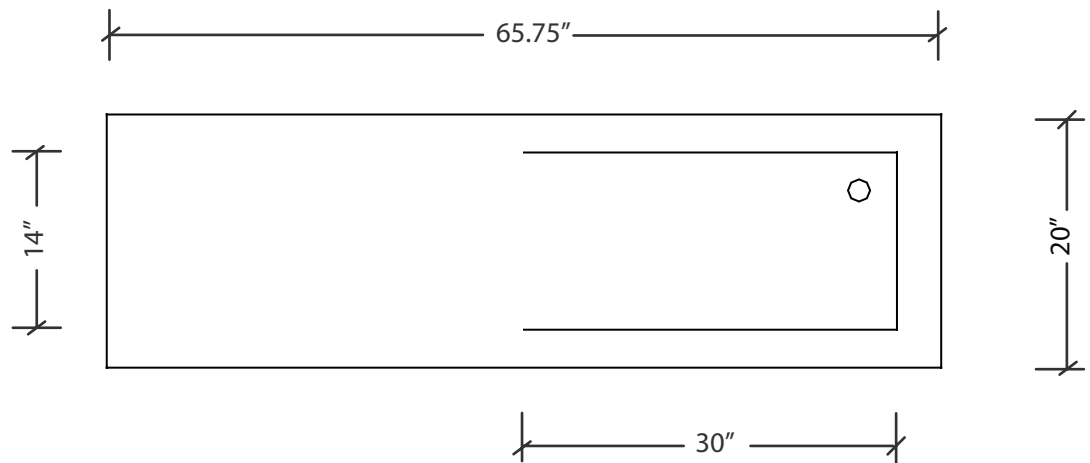

DIP

SINK

1. **The Facts:**
2. 20" x 65.75" vanity dimension
   - 14"x30" inside basin
   - 8" inside depth
   - 9" outside depth

MODEL: DIP-1

SINK DIMENSIONS

Dimensions are nominal within a tolerance of 1/8" +/-

PLAN VIEW

FRONT VIEW

SIDE VIEW

clodagh ZEN
for

DEX