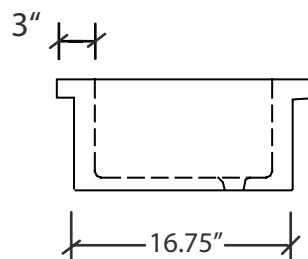

DIP

SINK

1. **The Facts:**
2. 20" x 65.75" vanity dimension
   - 14"x30" inside basin
   - 8" inside depth
   - 9" outside depth

MODEL: DIP-1

SINK DIMENSIONS

Dimensions are nominal within a tolerance of 1/8" +/-

PLAN VIEW

FRONT VIEW

SIDE VIEW

clodagh ZEN
for

DEX