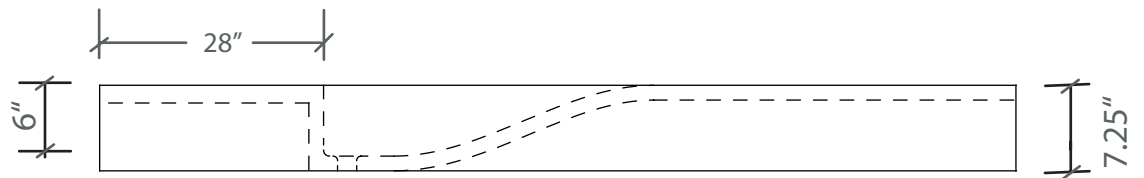

DIP 2

SINK

1. **The Facts:**
2. 18"x77.75"" vanity dimension
   - 11"x28"" inside basin
   - 6" inside depth
   - 7.25" outside depth

MODEL: DIP-2

SINK DIMENSIONS

Dimensions are nominal within a tolerance of 1/8" +/-

**PLAN
VIEW**

**FRONT
VIEW**

**SIDE
VIEW**

clodagh ZEN
for

DEX

www.dexstudios.com

Phone: 404-753-0600

Fax: 404.756.9208