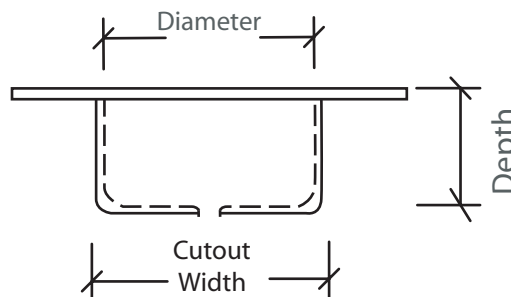

CYLINDER

Satellite - Bar

DESIGN OPTIONS

X	Vessel (above counter)
X	Undermount (below counter)
X	Stand Alone / Floating
X	Integral - Standard Cabinet Install

Deep clean lines. This sink offers a minimalist look with maximum function and volume.

BASIN SIZE OPTIONS

Dimensions are nominal within a tolerance of 1/8" +/-

Model	Diameter	Depth	Drain	Counter Length	Counter Width	*Cutout Length	*Cutout Width
CYL-1	15"	7.5"	3.5"	20" Min	21" Min	18" Min	18" Min

PLAN VIEW

FRONT VIEW

SIDE VIEW

*applicable to integral applications where sink falls below cabinet opening

DEX

www.dexstudios.com