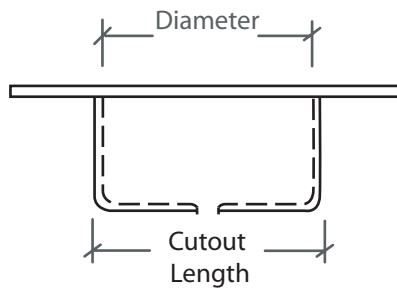

CYLINDER

Satellite - Bar

DESIGN OPTIONS

X	Vessel (above counter)
X	Undermount (below counter)
X	Stand Alone / Floating
X	Integral - Standard Cabinet Install

Deep clean lines. This sink offers a minimalist look with maximum function and volume.

BASIN SIZE OPTIONS

Dimensions are nominal within a tolerance of 1/8" +/-

Model	Diameter	Depth	Drain	Counter Length	Counter Width	*Cutout Length	*Cutout Width
CYL-1	15"	7.5"	3.5"	20" Min	21" Min	18" Min	18" Min

PLAN VIEW

FRONT VIEW

SIDE VIEW

*applicable to integral applications where sink falls below cabinet opening

DEX

www.dexstudios.com