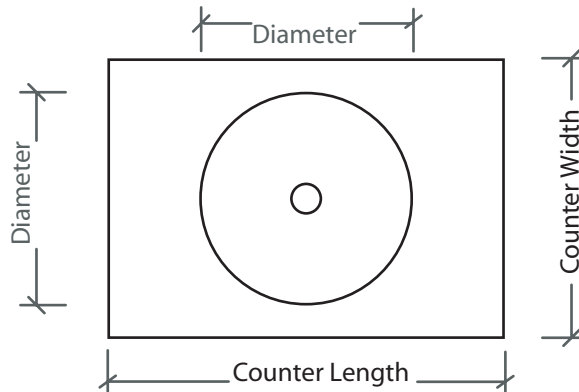

CYLINDER

Satellite - Bar

DESIGN OPTIONS

X	Vessel (above counter)
X	Undermount (below counter)
X	Stand Alone / Floating
X	Integral - Standard Cabinet Install

Deep clean lines. This sink offers a minimalist look with maximum function and volume.

BASIN SIZE OPTIONS

Dimensions are nominal within a tolerance of 1/8" +/-

Model	Diameter	Depth	Drain	Counter Length	Counter Width	*Cutout Length	*Cutout Width
CYL-1	15"	7.5"	3.5"	20" Min	21" Min	18" Min	18" Min

PLAN VIEW

FRONT VIEW

SIDE VIEW

*applicable to integral applications where sink falls below cabinet opening

DEX

www.dexstudios.com